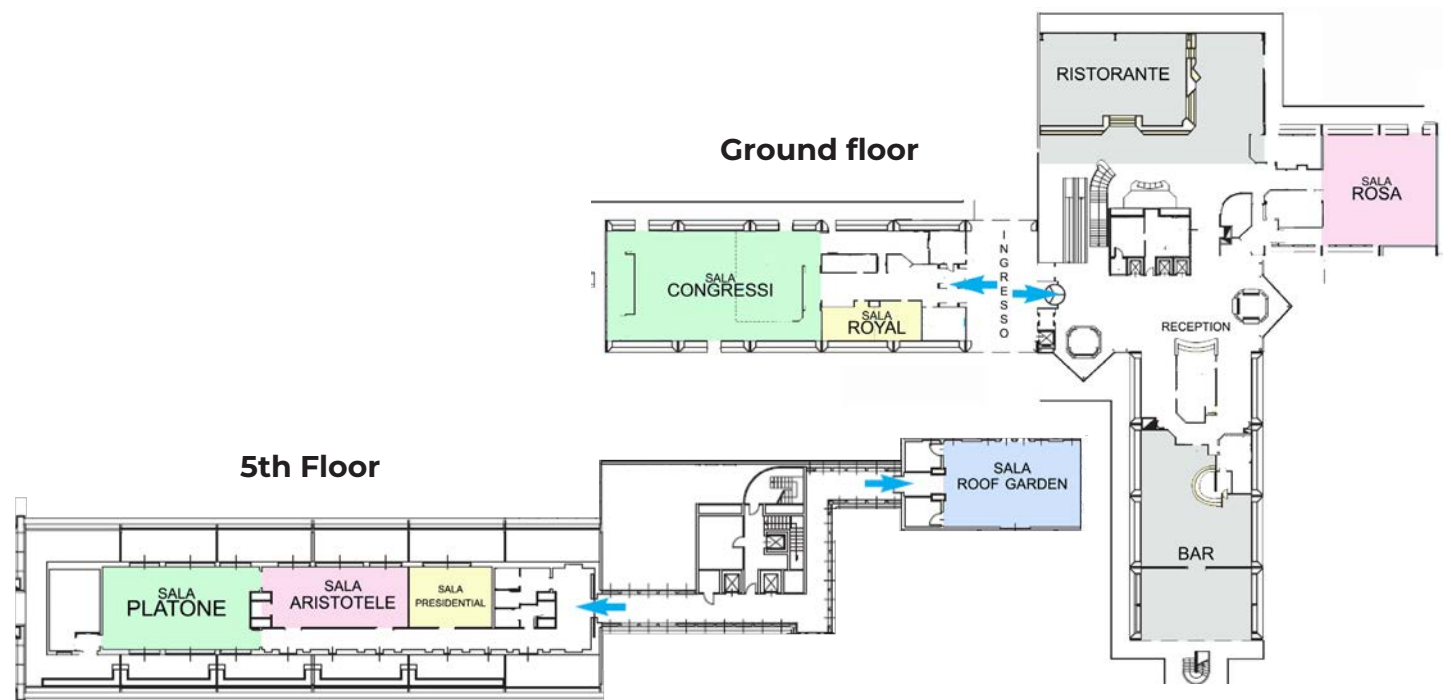

  
**Monrif**  
 Hotel  
**Royal Garden Hotel**  
 MILANO  
 ★ ★ ★

SALA	AREA (mq)	H (m)	PAX (persone)	CLASSROOM	THEATRE	BANQUET	BOARDROOM	COCKTAIL	U-SHAPE
PRESIDENTIAL	35	2,75	12	---	---	---	12	---	---
CONGRESSI	220	4,25	200	100	200	160	40	84	50
ROSA	140	3	100	---	100	100	30	48	35
PLATONE	85	2,75	70	30	70	---	30	---	25
ROOF GARDEN	85	2,75	70	30	70	---	30	---	25
ARISTOTELE	53	2,75	40	20	40	---	24	---	20
ROYAL	43	3	25	---	25	---	18	---	---